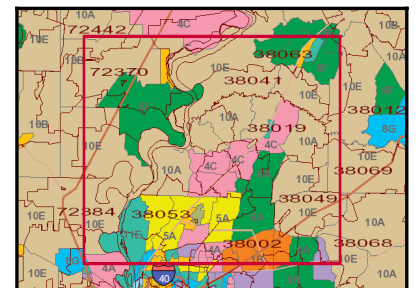

Tipton County, TN 2
 Tipton County, TN (47167)
 Geography: County

MAAG Dominant Tapestry Map - Powered by

Tapestry LifeMode

- | | |
|---|---|
| ■ L1: Affluent Estates | ■ L8: Middle Ground |
| ■ L2: Upscale Avenues | ■ L9: Senior Styles |
| ■ L3: Uptown Individuals | ■ L10: Rustic Outposts |
| ■ L4: Family Landscapes | ■ L11: Midtown Singles |
| ■ L5: GenXurban | ■ L12: Hometown |
| ■ L6: Cozy Country | ■ L13: Next Wave |
| ■ L7: Ethnic Enclaves | ■ L14: Scholars and Patriots |

Source: Esri