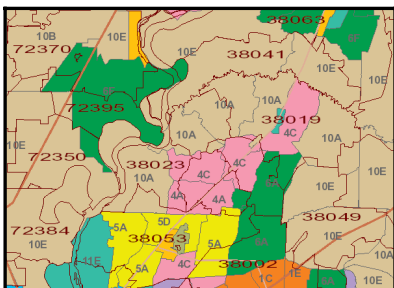

Tipton County, TN 2
 Tipton County, TN (47167)
 Geography: County

MAAG Dominant Tapestry Map - Powered by

Tapestry LifeMode

- | | |
|---|---|
| ■ L1: Affluent Estates | ■ L8: Middle Ground |
| ■ L2: Upscale Avenues | ■ L9: Senior Styles |
| ■ L3: Uptown Individuals | ■ L10: Rustic Outposts |
| ■ L4: Family Landscapes | ■ L11: Midtown Singles |
| ■ L5: GenXurban | ■ L12: Hometown |
| ■ L6: Cozy Country | ■ L13: Next Wave |
| ■ L7: Ethnic Enclaves | ■ L14: Scholars and Patriots |