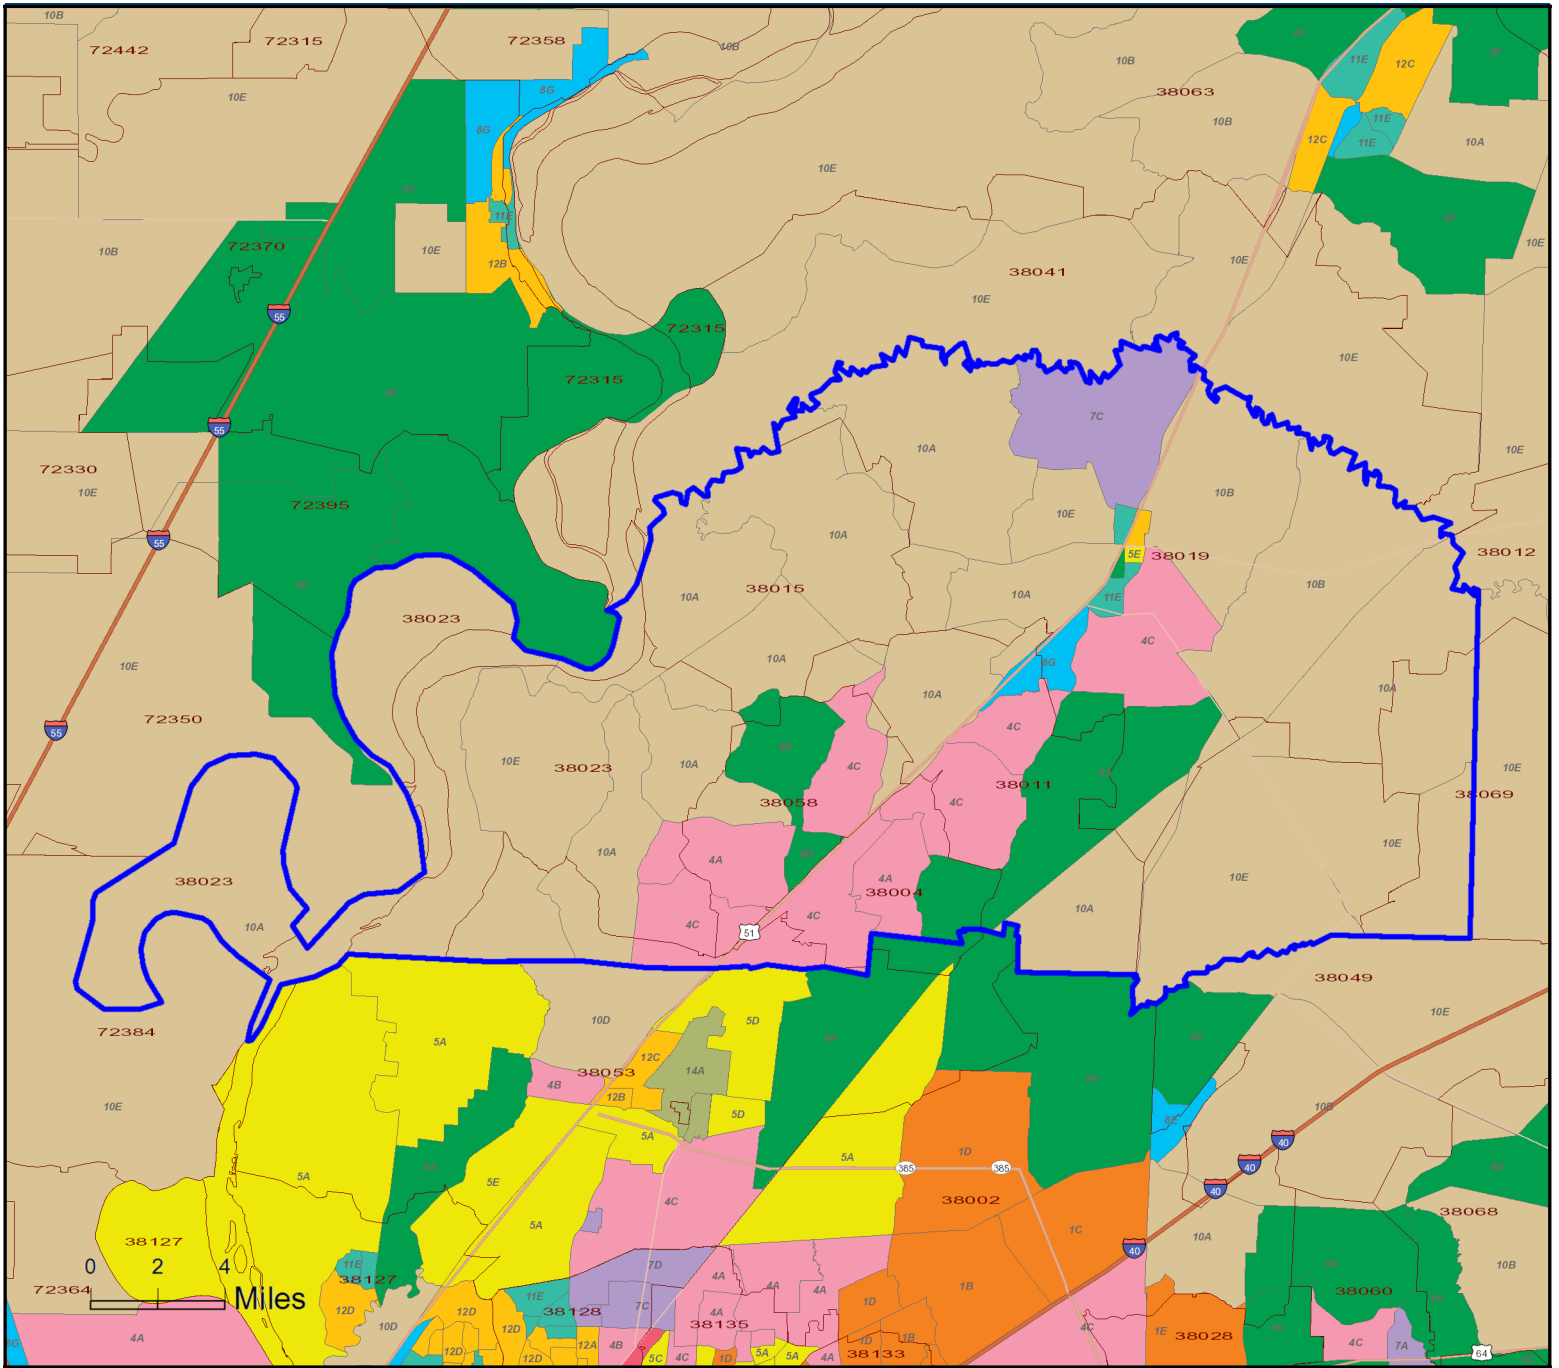

Tipton County, TN 2
 Tipton County, TN (47167)
 Geography: County

MAAG Dominant Tapestry Map - Powered by

Tapestry LifeMode

- | | |
|---|---|
| ■ L1: Affluent Estates | ■ L8: Middle Ground |
| ■ L2: Upscale Avenues | ■ L9: Senior Styles |
| ■ L3: Uptown Individuals | ■ L10: Rustic Outposts |
| ■ L4: Family Landscapes | ■ L11: Midtown Singles |
| ■ L5: GenXurban | ■ L12: Hometown |
| ■ L6: Cozy Country | ■ L13: Next Wave |
| ■ L7: Ethnic Enclaves | ■ L14: Scholars and Patriots |

Source: Esri