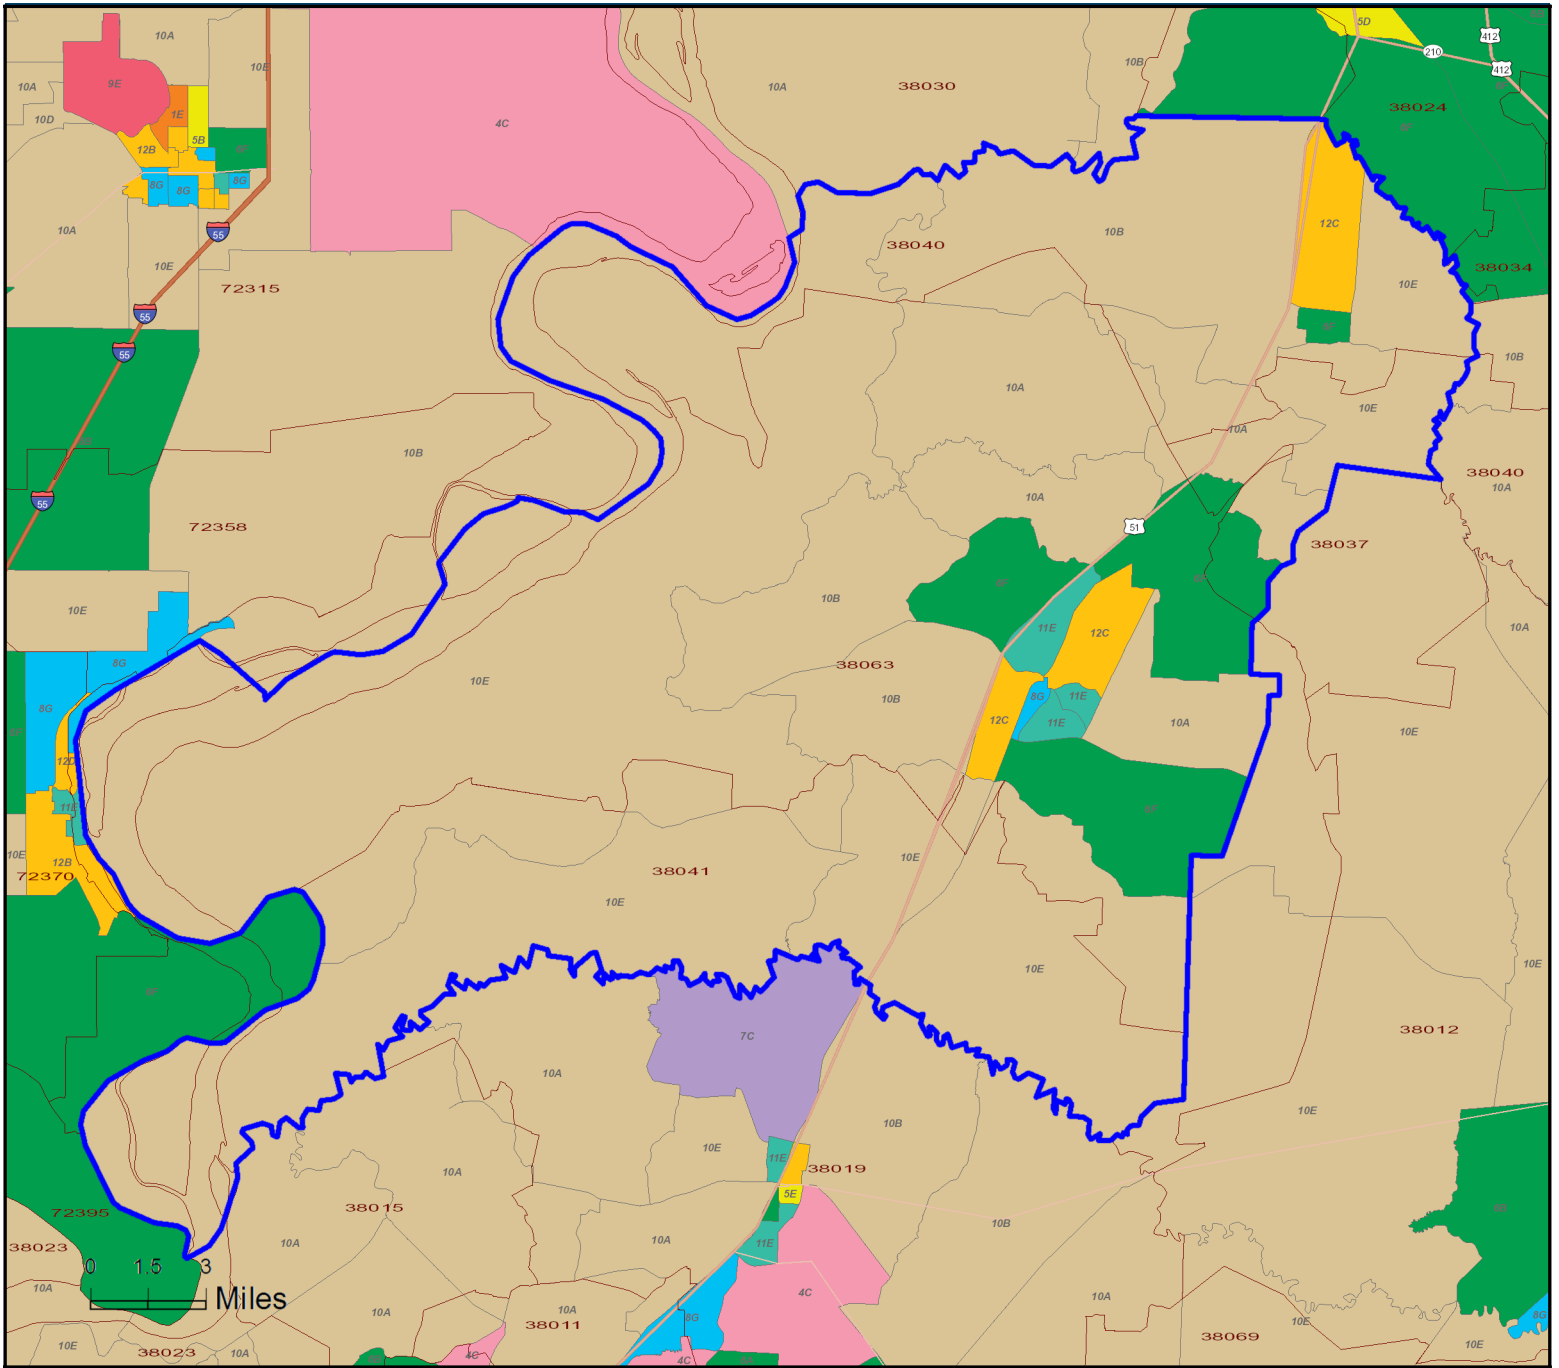

Dominant Tapestry Map

Lauderdale County, TN 2
Lauderdale County, TN (47097)
Geography: County

MAAG Dominant Tapestry Map - Powered by

Tapestry LifeMode

- L1: Affluent Estates
- L8: Middle Ground
- L2: Upscale Avenues
- L9: Senior Styles
- L3: Uptown Individuals
- L10: Rustic Outposts
- L4: Family Landscapes
- L11: Midtown Singles
- L5: GenXurban
- L12: Hometown
- L6: Cozy Country
- L13: Next Wave
- L7: Ethnic Enclaves
- L14: Scholars and Patriots

Source: Esri

December 12, 2016