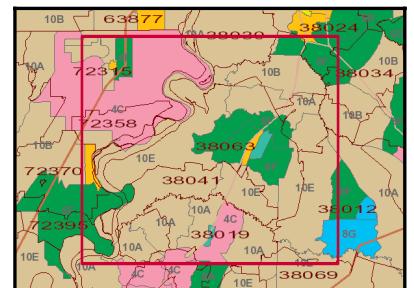

Dominant Tapestry Map

Lauderdale County, TN 2
Lauderdale County, TN (47097)
Geography: County

MAAG Dominant Tapestry Map - Powered by

Tapestry LifeMode

- L1: Affluent Estates
- L8: Middle Ground
- L2: Upscale Avenues
- L9: Senior Styles
- L3: Uptown Individuals
- L10: Rustic Outposts
- L4: Family Landscapes
- L11: Midtown Singles
- L5: GenXurban
- L12: Hometown
- L6: Cozy Country
- L13: Next Wave
- L7: Ethnic Enclaves
- L14: Scholars and Patriots