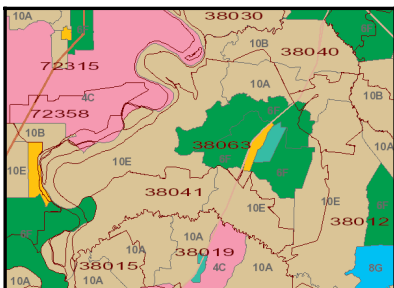

Dominant Tapestry Map

Lauderdale County, TN 2
Lauderdale County, TN (47097)
Geography: County

MAAG Dominant Tapestry Map - Powered by

Tapestry LifeMode

- L1: Affluent Estates
- L8: Middle Ground
- L2: Upscale Avenues
- L9: Senior Styles
- L3: Uptown Individuals
- L10: Rustic Outposts
- L4: Family Landscapes
- L11: Midtown Singles
- L5: GenXurban
- L12: Hometown
- L6: Cozy Country
- L13: Next Wave
- L7: Ethnic Enclaves
- L14: Scholars and Patriots