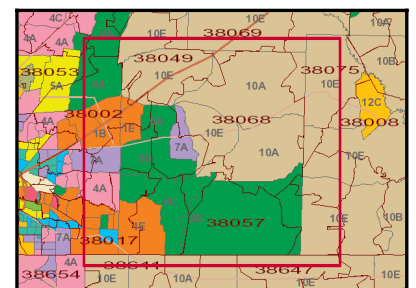

Tapestry LifeMode

- | | |
|--|--|
|  L1: Affluent Estates |  L8: Middle Ground |
|  L2: Upscale Avenues |  L9: Senior Styles |
|  L3: Uptown Individuals |  L10: Rustic Outposts |
|  L4: Family Landscapes |  L11: Midtown Singles |
|  L5: GenXurban |  L12: Hometown |
|  L6: Cozy Country |  L13: Next Wave |
|  L7: Ethnic Enclaves |  L14: Scholars and Patriots |