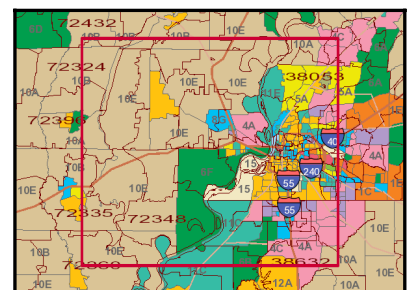

Tapestry LifeMode

- | | |
|--|--|
|  L1: Affluent Estates |  L8: Middle Ground |
|  L2: Upscale Avenues |  L9: Senior Styles |
|  L3: Uptown Individuals |  L10: Rustic Outposts |
|  L4: Family Landscapes |  L11: Midtown Singles |
|  L5: GenXurban |  L12: Hometown |
|  L6: Cozy Country |  L13: Next Wave |
|  L7: Ethnic Enclaves |  L14: Scholars and Patriots |