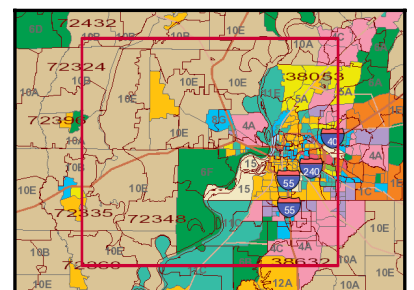

Tapestry LifeMode

- | | |
|---|---|
| ■ L1: Affluent Estates | ■ L8: Middle Ground |
| ■ L2: Upscale Avenues | ■ L9: Senior Styles |
| ■ L3: Uptown Individuals | ■ L10: Rustic Outposts |
| ■ L4: Family Landscapes | ■ L11: Midtown Singles |
| ■ L5: GenXurban | ■ L12: Hometown |
| ■ L6: Cozy Country | ■ L13: Next Wave |
| ■ L7: Ethnic Enclaves | ■ L14: Scholars and Patriots |